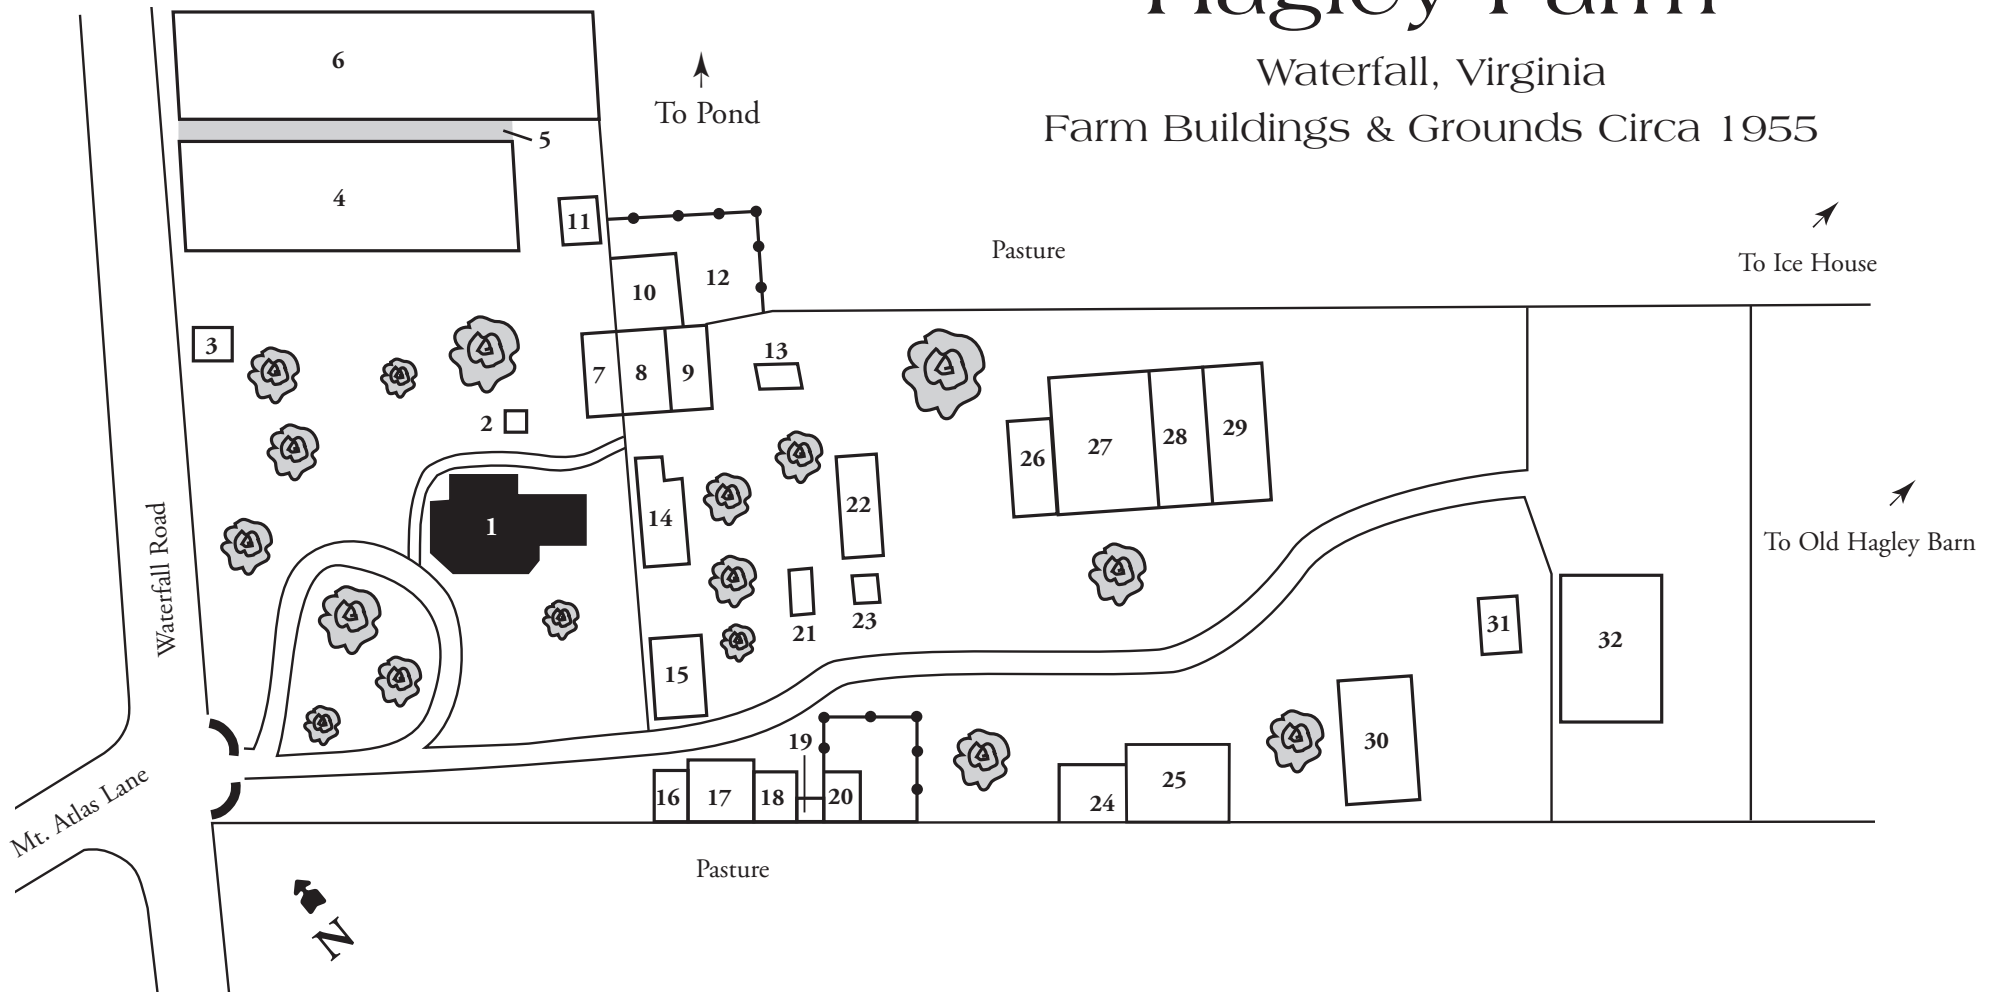

Hagley Farm

Waterfall, Virginia

Farm Buildings & Grounds Circa 1955

1. Hagley House
2. Pump House
3. Barbeque Pavillion
4. Upper Garden
5. Grape Arbor
6. Lower Garden
7. Garden Tool Shed
8. Meat House
9. Wood Shed

10. Summer Kitchen
11. Privy
12. Hog Butcher Pen
13. Hog Butcher Tub
14. Chicken House
15. "Old" Shop/Blacksmith Shop
16. "New" Shop
17. Garage/Grease Pit
18. Equipment Shed

19. Tack Room
20. Pig Shed & Pen
21. Gas & Oil Tanks
22. Turkey/Guinea House
23. Privy
24. Truck Garage
25. Tractor/Equipment Shed
26. "John Henry" Tractor Shed
27. Mill House/Granary

28. Wagon Run-Through
29. Corn House
30. Threshing Machine
& Reaper Shed
31. Milk House
32. Barn